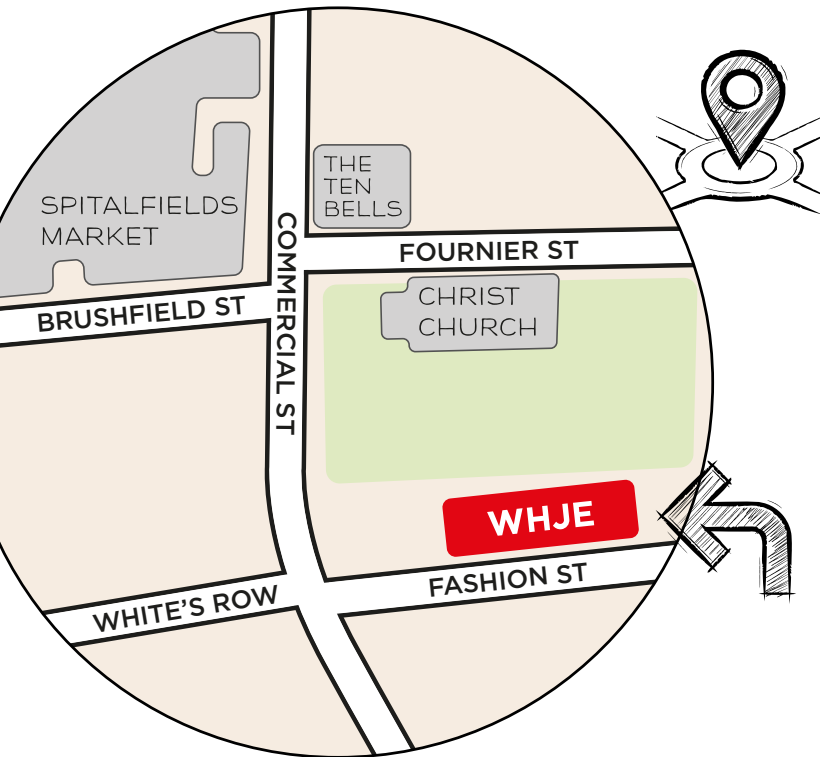

WHJE OFFICE

LONDON - SPITALFIELDS

brandformula

brandformula

Unit 4
11-29 Fashion Street
London E1 6PX

Tel: 020 7265 7880

We're here

Look for the entrance
gate next to our office.

Directions

When approaching us from Commercial Street direction, WHJE offices are halfway down Fashion Street (on the left-hand side). Please proceed past the glass-fronted offices to the gated courtyard area where we can let you in via the intercom on the gate. Please call 'Unit 4' on the keypad.